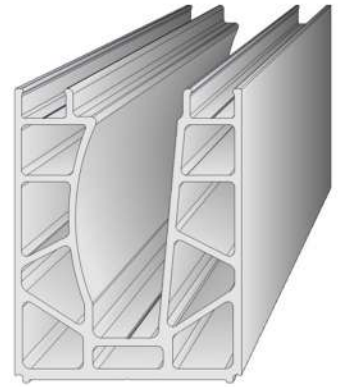

BASE SET FOR
12MM GLASS - 30 CM
500122

GLASS RAILING SYSTEMS

PROFILE COVER FOR 16mm
GLASS BASE SET - 6m
6145

ENDCAPS
500123

GLASS BASE SET FROM 16 MM
L - 15cm
500551

GLASS BASE SET FROM 16 MM
L - 30cm
500552