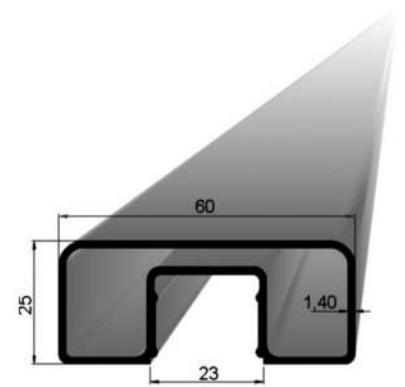

GASKET
500791

BASE PROFILE FOR
16 MM GLASS
4045

COVER FOR PROFILE 4045
500745

BASE PROFILE FOR GLASS
6+6 AND 5+5
4044

COVER PROFILE A12
6142

PROFILE 80x30
280031

TOP HANDRAIL
360025

GLASS COVER PROFILE
2907