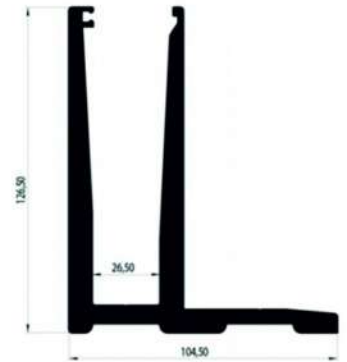

WALL FLANGE ELLIPTIC
360130

ELLIPTIC PLUG 60x20
360140

1/4 BEND 50Ø
150193

ELLIPTIC ELBOW 90°
360700

BASE PROFILE FOR 16 MM GLASS
4046

COVER FOR PROFILE 4046
500715

GLASS RAILING SYSTEMS

GLASS HOLDER ELEMENT SET
500790

GASKET
500791

BASE PROFILE FOR
16 MM GLASS
4045

COVER FOR PROFILE 4045
500745

BASE PROFILE FOR GLASS
6+6 AND 5+5
4044

COVER PROFILE A12
6142

PROFILE 80x30
280031

TOP HANDRAIL
360025

GLASS COVER PROFILE
2907