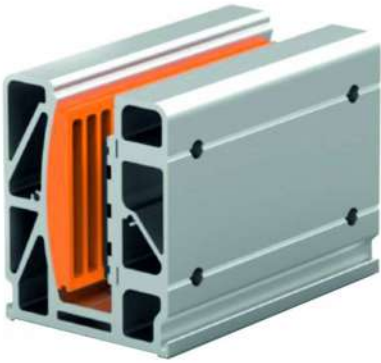

PIPE HOLDER Ø16
5pc/pac.
116501

PIPE DOUBLE HOLDER Ø16
5pc/pac.
116504

PIPE DOUBLE HOLDER Ø16
5pc/pac.
116503

ELEMENTS FOR ROUND PROFILES SYSTEMS

SPIDER Ø16
116551

DOOR LATCH
100410

GLASS RAILING SYSTEMS

GLASS BASE SET
FROM 16 MM - 15 CM
500111