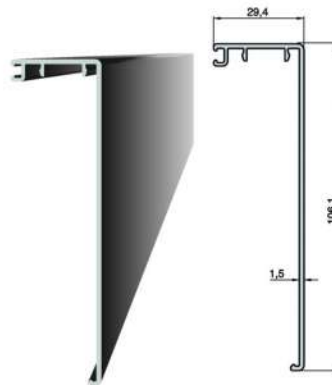

GLASS BASE SET
FROM 16 MM - 30 CM
500112

COVER PROFILE FOR
12mm GLASS BASE SET -6m
6142

ENDCAPS
500113

RUBBER GASKET
500116

METRIC ANCHOR - 10 CM
380010

METRIC ANCHOR - 15 CM
380015

BASE SET FOR
12MM GLASS - 15 CM
500121

BASE SET FOR
12MM GLASS - 30 CM
500122

GLASS RAILING SYSTEMS

PROFILE COVER FOR 16mm
GLASS BASE SET - 6m
6145

ENDCAPS
500123

GLASS BASE SET FROM 16 MM
L - 15cm
500551

GLASS BASE SET FROM 16 MM
L - 30cm
500552

GLASS HOLDER ELEMENT SET
500553

PROFILE COVER
500554

GLASS BASE SET
FROM 16 MM, L - 15cm
6110

COVER PROFILE FOR 16mm
GLASS BASE SET -6m
6111

COVER PROFILE FOR 16mm
GLASS BASE SET -6m
6112

GLASS RAILING SYSTEMS