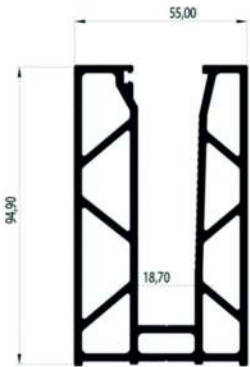

BASE SET FOR
12MM GLASS - 30 CM
500122

GLASS RAILING SYSTEMS

PROFILE COVER FOR 16mm
GLASS BASE SET - 6m
6145

ENDCAPS
500123

GLASS BASE SET FROM 16 MM
L - 15cm
500551

GLASS BASE SET FROM 16 MM
L - 30cm
500552

GLASS HOLDER ELEMENT SET
500553

PROFILE COVER
500554

GLASS BASE SET
FROM 16 MM, L - 15cm
6110

COVER PROFILE FOR 16mm
GLASS BASE SET -6m
6111

COVER PROFILE FOR 16mm
GLASS BASE SET -6m
6112

GLASS RAILING SYSTEMS