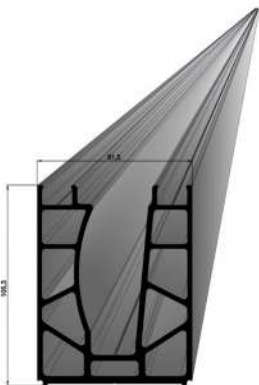

GLASS BASE SET
FROM 16 MM, L - 15cm
6110