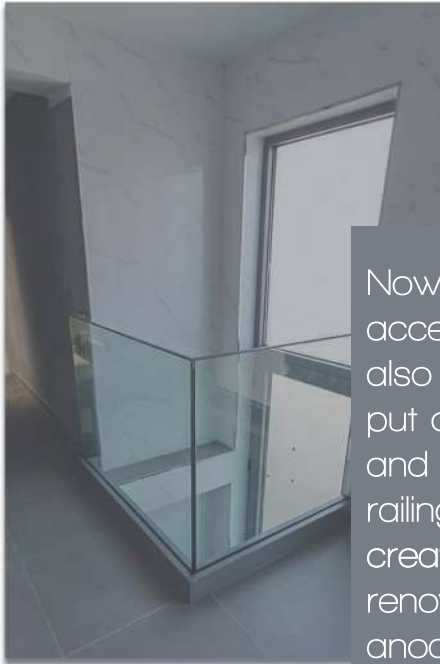

P0 - light inox/champagne

P1 - bronze

P2 - gold

If desired, the profiles can be powder painted (RAL color) or have wooden (oak, mahogany, pine and many others) effect. For elements, painting can only be done in RAL colour scheme.

ASSEMBLY DRAWINGS

ASSEMBLY DRAWINGS

Nowadays, the railing is a useful and practical architectural accessory which at the same time is also decorative, which can also be made of anodized aluminum. The aluminium elements we put on the market are available in two shades: natural aluminum and colored aluminum. A properly manufactured and assembled railing, perfectly integrated in the buildings design, will contribute to create of a personalized and pleasant style. In the case of renovations, the staircase, railing or balcony realized of these anodized aluminum pieces can be an inspired choice, as it is suitable for mounting on various surfaces: carpet, ceramic, wood. Railings or railings made of this material can be found in spaces with various destinations: residences, commercial spaces, public spaces, office buildings, industrial halls, etc.