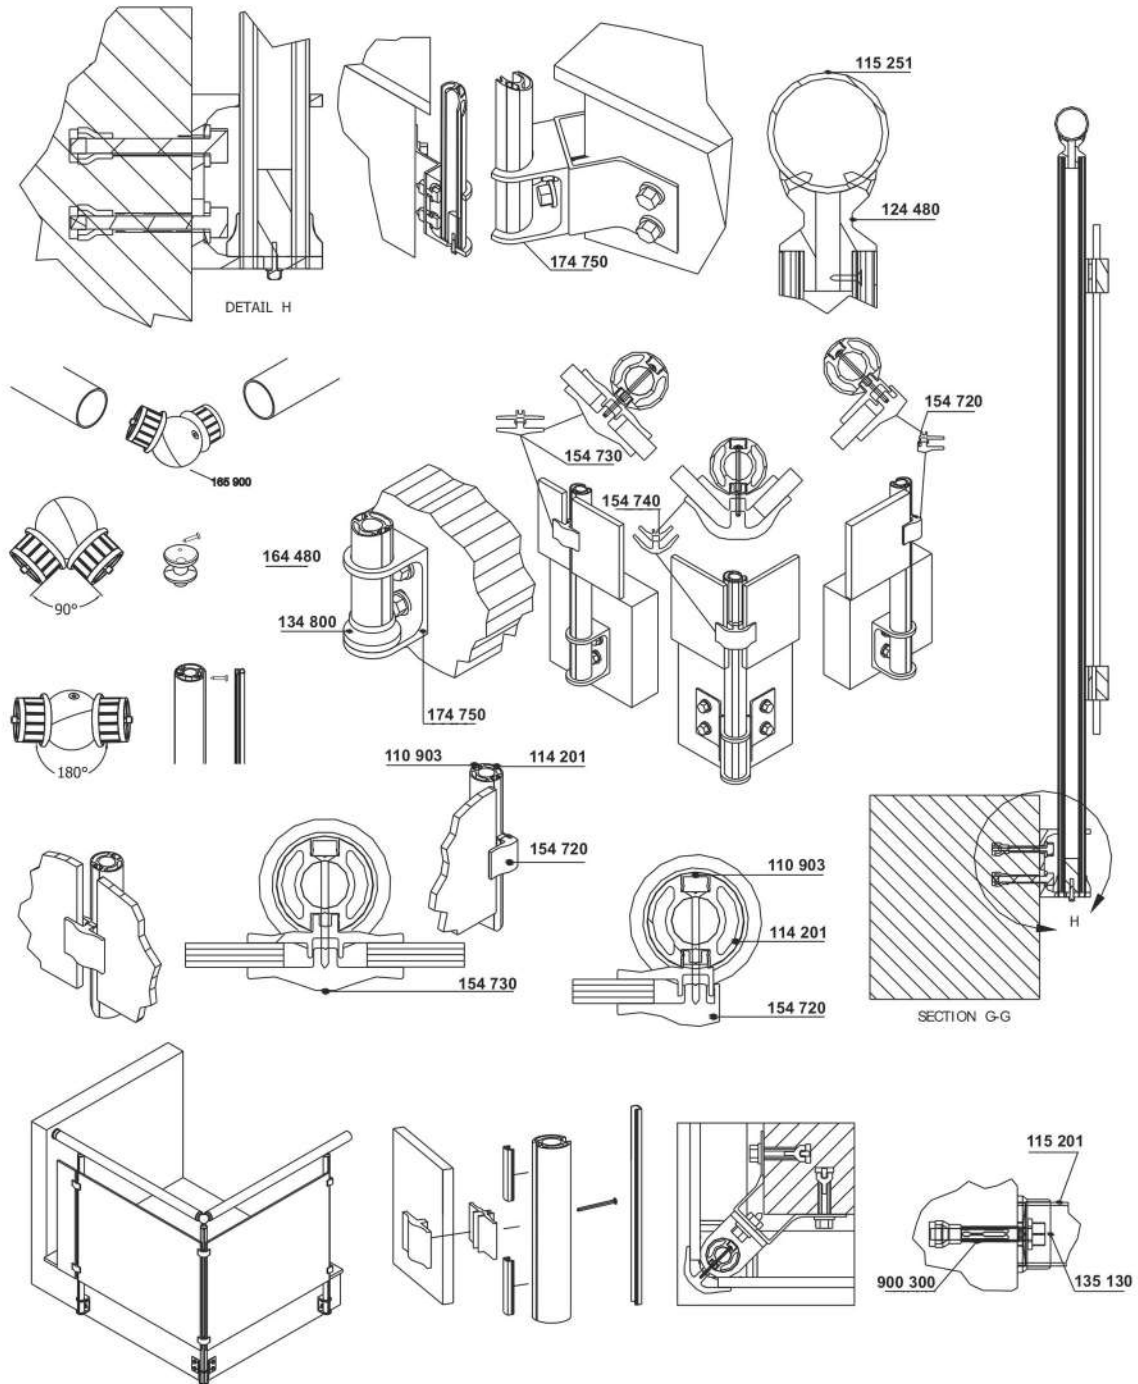

ASSEMBLY DRAWINGS