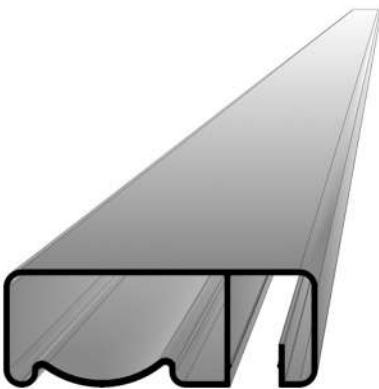

www.akdemir.ro

ALUMINUM RAILING SYSTEMS

AKDEMIR PROD

INTRODUCTION

About products

Stairs, railings, balconies, parapets, or handrails are those architectural elements of a building or structure, fulfilling a dual role: protective and aesthetic. These elements complete and define the contours and can take different forms: continuous or interrupted, rectilinear or curvilinear, added on one or both sides of them and can be made in aluminum or other mixed materials (wood, glass, metal, etc.) for stairs, platforms, access roads suspended or not. All elements of the protection systems can be mounted both inside (as a handrail for interior stairs) and outside to delimit the terrace or balcony.

SQUARE PROFILES SYSTEM

PROFILE 40x40 - 2m/3m
DOUBLE CANAL
242014

PROFILE 40x40 - 2m/3m
SINGLE CANAL
241013

COVER PROFILE
2m/3m
200040

RECTANGULAR PROFILE
60x25mm - 2m/3m
K60 300 - 3m
K60 200 - 2m

RECTANGULAR PROFILE
60x25mm
261015 - 2m/3m

RECTANGULAR PROFILE
MIDDLE CANAL
60x25mm
262015 - 2m/3m

RECTANGULAR PROFILE
80x30mm
280030 - 2m/3m

RECTANGULAR PROFILE
80x30mm
280031 - 2m/3m

PROFILE 25x26mm
225026 - 2m/3m

SQUARE PROFILES SYSTEM

SQUARE PROFILE
14x14mm
K14 300 - 3m
K14 200 - 2m

SQUARE PROFILE
GLASS SUPPORT
20x27mm

SQUARE PROFILE
GLASS SUPPORT
22x16mm

PROFILE 11x17mm
111017 - 2m/3m

ALUMINIUM BASE PROFILE
FOR GLASS BALUSTRADE
STICLA
100070

ROUND SECTION PROFILES

PROFILE PIPE 50x2,5/1,5mm
K15300 - 3m
K15200 - 2m