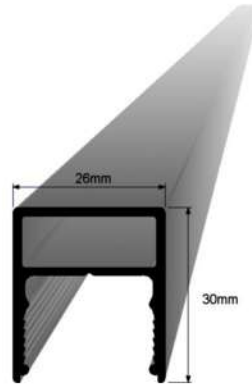

GLASS RAILING SYSTEMS

GLASS COVER PROFILE Ø50X2
2919

GLASS CONNECTION RUBBER
FOR 12 MM GLASS
500003

GLASS CONNECTION RUBBER
FOR 16 MM GLASS
500004

GLASS COVER PROFILE
6023

GLASS COVER PROFILE
6109

PIPE ONE CANAL
50x1,5mm
151015