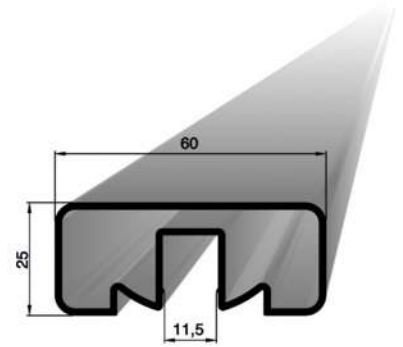

SQUARE PROFILES SYSTEM

PROFILE 40x40 - 2m/3m
DOUBLE CANAL
242014

PROFILE 40x40 - 2m/3m
SINGLE CANAL
241013

COVER PROFILE
2m/3m
200040

RECTANGULAR PROFILE
60x25mm - 2m/3m
K60 300 - 3m
K60 200 - 2m

RECTANGULAR PROFILE
60x25mm
261015 - 2m/3m

RECTANGULAR PROFILE
MIDDLE CANAL
60x25mm
262015 - 2m/3m

RECTANGULAR PROFILE
80x30mm
280030 - 2m/3m

RECTANGULAR PROFILE
80x30mm
280031 - 2m/3m

PROFILE 25x26mm
225026 - 2m/3m

SQUARE PROFILES SYSTEM

SQUARE PROFILE
14x14mm
K14 300 - 3m
K14 200 - 2m