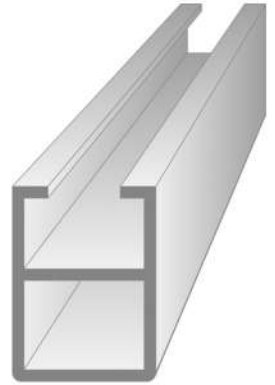

SQUARE PROFILES SYSTEM

PROFILE 40x40 - 2m/3m
DOUBLE CANAL
242014

PROFILE 40x40 - 2m/3m
SINGLE CANAL
241013

COVER PROFILE
2m/3m
200040

RECTANGULAR PROFILE
60x25mm - 2m/3m
K60 300 - 3m
K60 200 - 2m

RECTANGULAR PROFILE
60x25mm
261015 - 2m/3m

RECTANGULAR PROFILE
MIDDLE CANAL
60x25mm
262015 - 2m/3m

RECTANGULAR PROFILE
80x30mm
280030 - 2m/3m

RECTANGULAR PROFILE
80x30mm
280031 - 2m/3m

PROFILE 25x26mm
225026 - 2m/3m

SQUARE PROFILES SYSTEM

SQUARE PROFILE
14x14mm
K14 300 - 3m
K14 200 - 2m

SQUARE PROFILE
GLASS SUPPORT
20x27mm

SQUARE PROFILE
GLASS SUPPORT
22x16mm

PROFILE 11x17mm
111017 - 2m/3m

ALUMINIUM BASE PROFILE
FOR GLASS BALUSTRADE
STICLA
100070

ROUND SECTION PROFILES

PROFILE PIPE 50x2,5/1,5mm
K15300 - 3m
K15200 - 2m