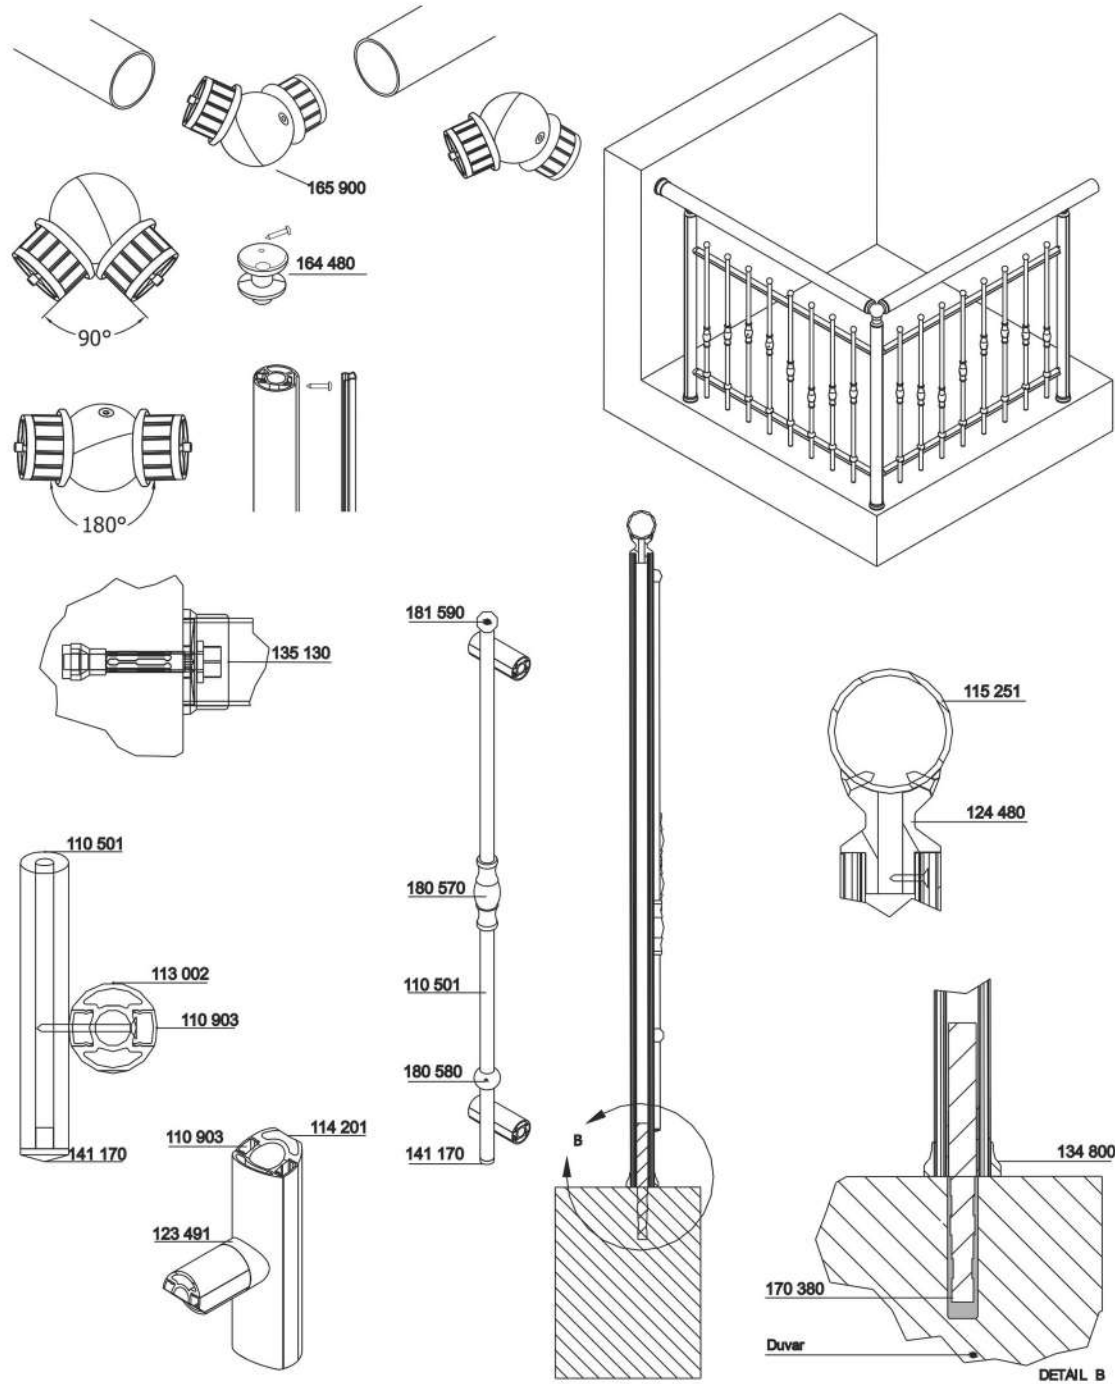

ASSEMBLY DRAWINGS