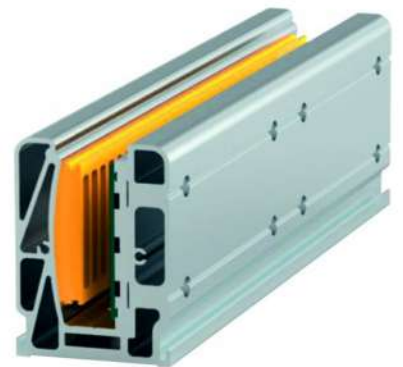

GLASS BASE SET
FROM 16 MM - 30 CM
500112

COVER PROFILE FOR
12mm GLASS BASE SET -6m
6142

ENDCAPS
500113

RUBBER GASKET
500116

METRIC ANCHOR - 10 CM
380010

METRIC ANCHOR - 15 CM
380015

BASE SET FOR
12MM GLASS - 15 CM
500121