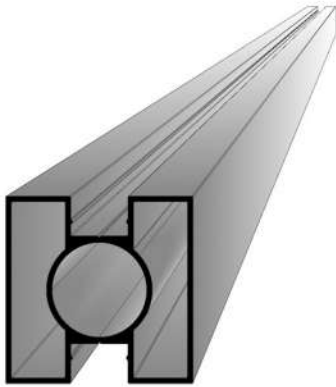

www.akdemir.ro

ALUMINUM RAILING SYSTEMS

AKDEMIR PROD

INTRODUCTION

About products

Stairs, railings, balconies, parapets, or handrails are those architectural elements of a building or structure, fulfilling a dual role: protective and aesthetic. These elements complete and define the contours and can take different forms: continuous or interrupted, rectilinear or curvilinear, added on one or both sides of them and can be made in aluminum or other mixed materials (wood, glass, metal, etc.) for stairs, platforms, access roads suspended or not. All elements of the protection systems can be mounted both inside (as a handrail for interior stairs) and outside to delimit the terrace or balcony.

SQUARE PROFILES SYSTEM

PROFILE 40x40 - 2m/3m
DOUBLE CANAL
242014

PROFILE 40x40 - 2m/3m
SINGLE CANAL
241013

COVER PROFILE
2m/3m
200040

RECTANGULAR PROFILE
60x25mm - 2m/3m
K60 300 - 3m
K60 200 - 2m

RECTANGULAR PROFILE
60x25mm
261015 - 2m/3m