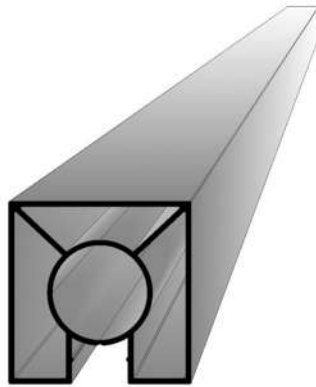

www.akdemir.ro

ALUMINUM RAILING SYSTEMS

AKDEMIR PROD

INTRODUCTION

About products

Stairs, railings, balconies, parapets, or handrails are those architectural elements of a building or structure, fulfilling a dual role: protective and aesthetic. These elements complete and define the contours and can take different forms: continuous or interrupted, rectilinear or curvilinear, added on one or both sides of them and can be made in aluminum or other mixed materials (wood, glass, metal, etc.) for stairs, platforms, access roads suspended or not. All elements of the protection systems can be mounted both inside (as a handrail for interior stairs) and outside to delimit the terrace or balcony.

SQUARE PROFILES SYSTEM

PROFILE 40x40 - 2m/3m
DOUBLE CANAL
242014

PROFILE 40x40 - 2m/3m
SINGLE CANAL
241013

COVER PROFILE
2m/3m
200040

RECTANGULAR PROFILE
60x25mm - 2m/3m
K60 300 - 3m
K60 200 - 2m

RECTANGULAR PROFILE
60x25mm
261015 - 2m/3m