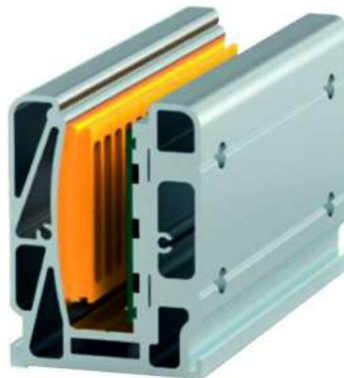

GLASS BASE SET
FROM 16 MM - 30 CM
500112

COVER PROFILE FOR
12mm GLASS BASE SET -6m
6142

ENDCAPS
500113

RUBBER GASKET
500116

METRIC ANCHOR - 10 CM
380010

METRIC ANCHOR - 15 CM
380015

BASE SET FOR
12MM GLASS - 15 CM
500121