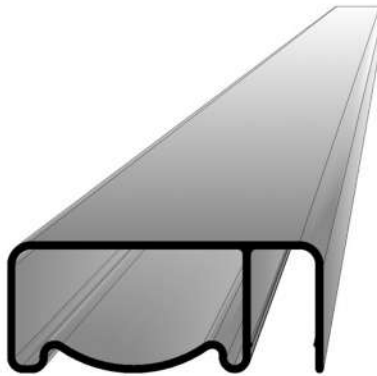

SQUARE PROFILES SYSTEM

PROFILE 40x40 - 2m/3m
DOUBLE CANAL
242014

PROFILE 40x40 - 2m/3m
SINGLE CANAL
241013

COVER PROFILE
2m/3m
200040

RECTANGULAR PROFILE
60x25mm - 2m/3m
K60 300 - 3m
K60 200 - 2m

RECTANGULAR PROFILE
60x25mm
261015 - 2m/3m

RECTANGULAR PROFILE
MIDDLE CANAL
60x25mm
262015 - 2m/3m

RECTANGULAR PROFILE
80x30mm
280030 - 2m/3m

RECTANGULAR PROFILE
80x30mm
280031 - 2m/3m

PROFILE 25x26mm
225026 - 2m/3m

SQUARE PROFILES SYSTEM

SQUARE PROFILE
14x14mm
K14 300 - 3m
K14 200 - 2m

SQUARE PROFILE
GLASS SUPPORT
20x27mm

SQUARE PROFILE
GLASS SUPPORT
22x16mm

PROFILE 11x17mm
111017 - 2m/3m

ALUMINIUM BASE PROFILE
FOR GLASS BALUSTRADE
STICLA
100070

ROUND SECTION PROFILES

PROFILE PIPE 50x2,5/1,5mm
K15300 - 3m
K15200 - 2m