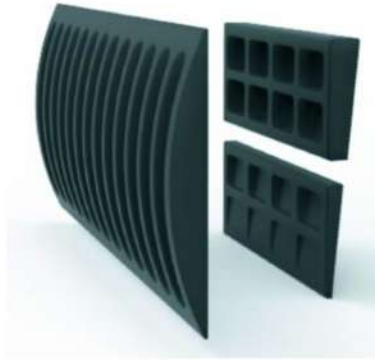

BASE SET FOR
12MM GLASS - 30 CM
500122

GLASS RAILING SYSTEMS

PROFILE COVER FOR 16mm
GLASS BASE SET - 6m
6145

ENDCAPS
500123

GLASS BASE SET FROM 16 MM
L - 15cm
500551

GLASS BASE SET FROM 16 MM
L - 30cm
500552

GLASS HOLDER ELEMENT SET
500553

PROFILE COVER
500554

GLASS BASE SET
FROM 16 MM, L - 15cm
6110

COVER PROFILE FOR 16mm
GLASS BASE SET -6m
6111

COVER PROFILE FOR 16mm
GLASS BASE SET -6m
6112

GLASS RAILING SYSTEMS