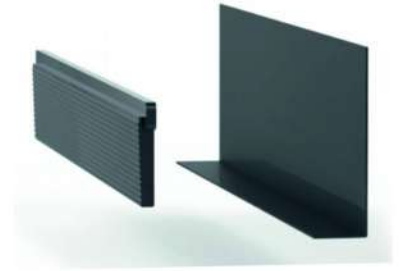

GLASS HOLDER ELEMENT SET
500012