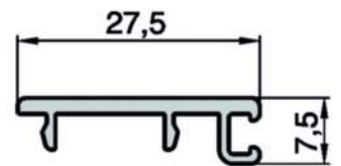

BASE SET FOR
12MM GLASS - 30 CM
500122

GLASS RAILING SYSTEMS

PROFILE COVER FOR 16mm
GLASS BASE SET - 6m
6145

ENDCAPS
500123

GLASS BASE SET FROM 16 MM
L - 15cm
500551

GLASS BASE SET FROM 16 MM
L - 30cm
500552

GLASS HOLDER ELEMENT SET
500553

PROFILE COVER
500554

GLASS BASE SET
FROM 16 MM, L - 15cm
6110

COVER PROFILE FOR 16mm
GLASS BASE SET -6m
6111

COVER PROFILE FOR 16mm
GLASS BASE SET -6m
6112

GLASS RAILING SYSTEMS