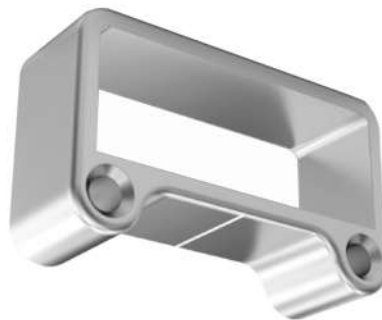

GROUND FLANGE
EXTERNAL SCREWED
240910

FLEXIBLE CONNECTION
240670

FLEXIBLE CONNECTION
CAPPED
240671

CONNECTION STRUT
HANDLE
240480

CONNECTION STRUT
HANDLE - WIDE
240481

CONNECTION STRUT
HANDLE FOR CORNER
240482

STRUT SIDE CONNECTION.
40x40 - 95mm
240750

ELEMENTS FOR SQUARE PROFILES SYSTEMS

STRUT SIDE CONNECTION
40x40 - 95mm
240760

PLUG 40x40
240160

GLASS HOLDER
40x40
240350

GLASS HOLDER
240360

GLASS HOLDER - ROUND
240361

RING
22x16 mm
222120

RING RECTANGULAR
260110

WALL FLANGE
260130

PLUG 22x16 mm
222290

ELEMENTS FOR SQUARE PROFILES SYSTEMS

WALL FLANGE
60x25 mm
260132

ROD HANDLE
14x14 mm
214500

PLUG RECTANGULAR
60x25mm
260140