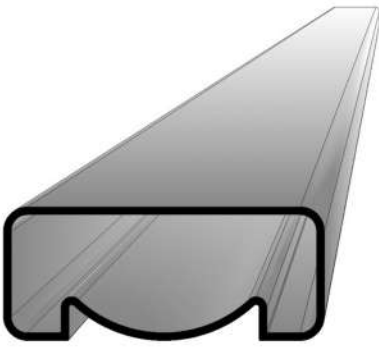

www.akdemir.ro

ALUMINUM RAILING SYSTEMS

AKDEMIR PROD

INTRODUCTION

About products

Stairs, railings, balconies, parapets, or handrails are those architectural elements of a building or structure, fulfilling a dual role: protective and aesthetic. These elements complete and define the contours and can take different forms: continuous or interrupted, rectilinear or curvilinear, added on one or both sides of them and can be made in aluminum or other mixed materials (wood, glass, metal, etc.) for stairs, platforms, access roads suspended or not. All elements of the protection systems can be mounted both inside (as a handrail for interior stairs) and outside to delimit the terrace or balcony.

SQUARE PROFILES SYSTEM

PROFILE 40x40 - 2m/3m
DOUBLE CANAL
242014

PROFILE 40x40 - 2m/3m
SINGLE CANAL
241013

COVER PROFILE
2m/3m
200040

RECTANGULAR PROFILE
60x25mm - 2m/3m
K60 300 - 3m
K60 200 - 2m

RECTANGULAR PROFILE
60x25mm
261015 - 2m/3m

RECTANGULAR PROFILE
MIDDLE CANAL
60x25mm
262015 - 2m/3m

RECTANGULAR PROFILE
80x30mm
280030 - 2m/3m

RECTANGULAR PROFILE
80x30mm
280031 - 2m/3m

PROFILE 25x26mm
225026 - 2m/3m

SQUARE PROFILES SYSTEM

SQUARE PROFILE
14x14mm
K14 300 - 3m
K14 200 - 2m

SQUARE PROFILE
GLASS SUPPORT
20x27mm

SQUARE PROFILE
GLASS SUPPORT
22x16mm

PROFILE 11x17mm
111017 - 2m/3m

ALUMINIUM BASE PROFILE
FOR GLASS BALUSTRADE
STICLA
100070

ROUND SECTION PROFILES

PROFILE PIPE 50x2,5/1,5mm
K15300 - 3m
K15200 - 2m